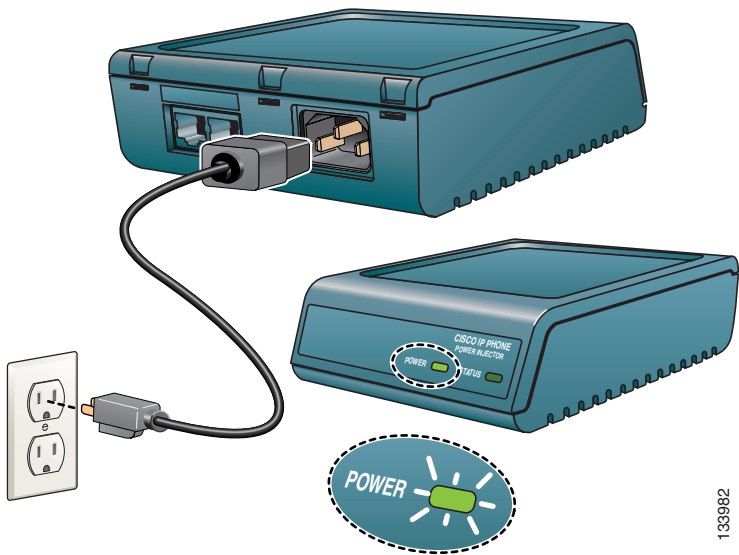

# Cisco Unified IP Phone Power Injector

133980

1

133982

2

133983

3

10/100 SW  
10/100/1000 SW