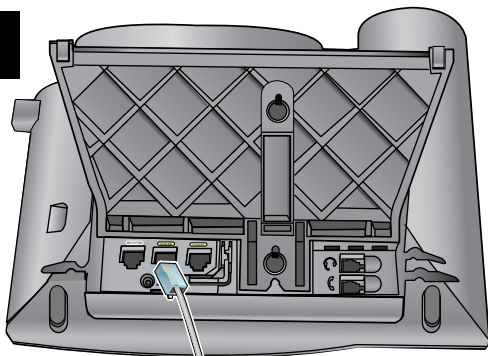

# Cisco Unified IP Phone Power Injector

133980

1

133982

2

133983

3

10/100 SW  
10/100/1000 SW